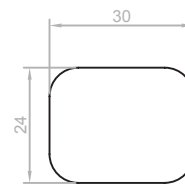

ALYSHA COLLECTION

Alysha Chair

34" w x 34" d x 33" h
6 yards or 55 sq. ft

Alysha Loveseat

64" w x 34" d x 33" h
9 yards or 165 sq. ft

Alysha Sofa

88" w x 34" d x 33" h
12 yards or 225 sq. ft

Alysha Ottoman

30" w x 24" d x 17" h
2.5 yards or 55 sq. ft

CUSTOMIZATION & FEATURES

Stitch Types

Top Stitch (Std.)

Bases *(Stain Options for Inset Legs)*

Swivel Base (Std.)

Inset Legs (NC.)

Back Cushion