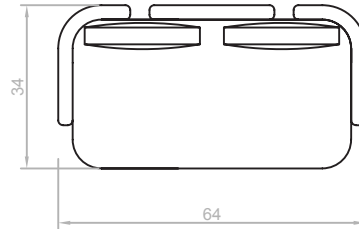

ALYSHA COLLECTION

Alysha Chair

34" w x 34" d x 33" h
6 yards or 55 sq. ft

Alysha Loveseat

64" w x 34" d x 33" h
9 yards or 165 sq. ft

Alysha Sofa

88" w x 34" d x 33" h
12 yards or 225 sq. ft

Alysha Ottoman

30" w x 24" d x 17" h
2.5 yards or 55 sq. ft

CUSTOMIZATION & FEATURES

Stitch Types

Top Stitch (Std.)

Bases *(Stain Options for Inset Legs)*

Swivel Base (Std.)

Inset Legs (NC.)

Back Cushion