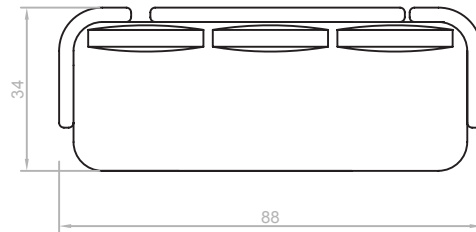

ALYSHA COLLECTION

Alysha Chair

34" w x 34" d x 33" h
6 yards or 55 sq. ft

Alysha Loveseat

64" w x 34" d x 33" h
9 yards or 165 sq. ft

Alysha Sofa

88" w x 34" d x 33" h
12 yards or 225 sq. ft

Alysha Ottoman

30" w x 24" d x 17" h
2.5 yards or 55 sq. ft

CUSTOMIZATION & FEATURES

Stitch Types

Top Stitch (Std.)

Bases *(Stain Options for Inset Legs)*

Swivel Base (Std.)

Inset Legs (NC.)

Back Cushion