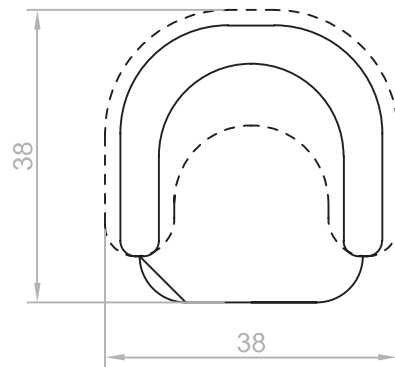

BREKKYN CHAIR

Brekkyn Chair
38" w x 38" d x 32" h
5 yards or 110 sq.ft

CUSTOMIZATION & FEATURES

Stitch Types

Knife Edge (Std.)

Bases *(Stain and wood species options)*

Swivel Base (Std.) No Swivel (NC.)

Seat Cushion

Add Feather Toss Pillow(s) (AC.)

18" x 18" QTY: _____

18" x 18" QTY: _____

20" x 20" QTY: _____

20" x 20" QTY: _____

22" x 22" QTY: _____

22" x 22" QTY: _____

Other: _____ QTY: _____