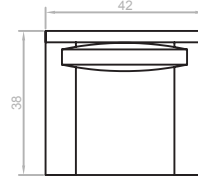

GRAYSON COLLECTION

Grayson Sofa  
20 yards  
96" w x 38" d x 38" h

Grayson Loveseat  
18 yards  
69" w x 38" d x 38" h

Grayson Deep Loveseat  
18 yards  
69" w x 40" d x 38" h

Grayson Deep Sofa  
20 yards  
96" w x 40" d x 38" h

Grayson Chair  
9 yards  
42" w x 38" d x 38" h

Grayson Deep Chair  
9 yards  
42" w x 40" d x 38" h

CUSTOMIZATION & FEATURES

Stitch Types

Knife Edge (Std.)

Bases

Square Tapered Legs (Std.)

Seat Cushion