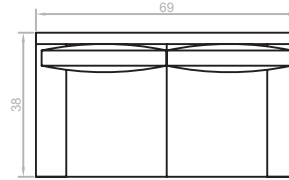

GRAYSON COLLECTION

Grayson Sofa  
20 yards  
96" w x 38" d x 38" h

Grayson Loveseat  
18 yards  
69" w x 38" d x 38" h

Grayson Deep Loveseat  
18 yards  
69" w x 40" d x 38" h

Grayson Deep Sofa  
20 yards  
96" w x 40" d x 38" h

Grayson Chair  
9 yards  
42" w x 38" d x 38" h

Grayson Deep Chair  
9 yards  
42" w x 40" d x 38" h

CUSTOMIZATION & FEATURES

Stitch Types

Knife Edge (Std.)

Bases

Square Tapered Legs (Std.)

Seat Cushion