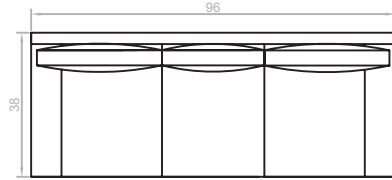

GRAYSON COLLECTION

Grayson Sofa  
20 yards  
96" w x 38" d x 38" h

Grayson Loveseat  
18 yards  
69" w x 38" d x 38" h

Grayson Deep Loveseat  
18 yards  
69" w x 40" d x 38" h

Grayson Deep Sofa  
20 yards  
96" w x 40" d x 38" h

Grayson Chair  
9 yards  
42" w x 38" d x 38" h

Grayson Deep Chair  
9 yards  
42" w x 40" d x 38" h

CUSTOMIZATION & FEATURES

Stitch Types

Knife Edge (Std.)

Bases

Square Tapered Legs (Std.)

Seat Cushion