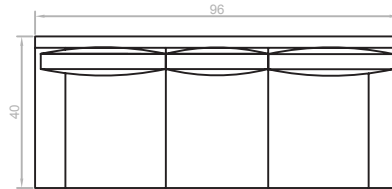

GRAYSON COLLECTION

Grayson Sofa  
20 yards  
96" w x 38" d x 38" h

Grayson Loveseat  
18 yards  
69" w x 38" d x 38" h

Grayson Deep Loveseat  
18 yards  
69" w x 40" d x 38" h

Grayson Deep Sofa  
20 yards  
96" w x 40" d x 38" h

Grayson Chair  
9 yards  
42" w x 38" d x 38" h

Grayson Deep Chair  
9 yards  
42" w x 40" d x 38" h

CUSTOMIZATION & FEATURES

Stitch Types

Knife Edge (Std.)

Bases

Square Tapered Legs (Std.)

Seat Cushion