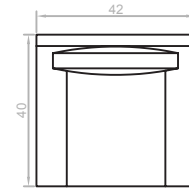

GRAYSON COLLECTION

Grayson Sofa  
20 yards  
96" w x 38" d x 38" h

Grayson Loveseat  
18 yards  
69" w x 38" d x 38" h

Grayson Deep Loveseat  
18 yards  
69" w x 40" d x 38" h

Grayson Deep Sofa  
20 yards  
96" w x 40" d x 38" h

Grayson Chair  
9 yards  
42" w x 38" d x 38" h

Grayson Deep Chair  
9 yards  
42" w x 40" d x 38" h

CUSTOMIZATION & FEATURES

Stitch Types

Knife Edge (Std.)

Bases

Square Tapered Legs (Std.)

Seat Cushion