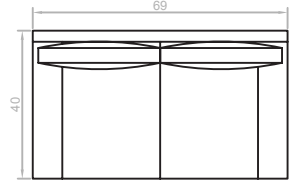

GRAYSON COLLECTION

Grayson Sofa  
20 yards  
96" w x 38" d x 38" h

Grayson Loveseat  
18 yards  
69" w x 38" d x 38" h

Grayson Deep Loveseat  
18 yards  
69" w x 40" d x 38" h

Grayson Deep Sofa  
20 yards  
96" w x 40" d x 38" h

Grayson Chair  
9 yards  
42" w x 38" d x 38" h

Grayson Deep Chair  
9 yards  
42" w x 40" d x 38" h

CUSTOMIZATION & FEATURES

Stitch Types

Knife Edge (Std.)

Bases

Square Tapered Legs (Std.)

Seat Cushion