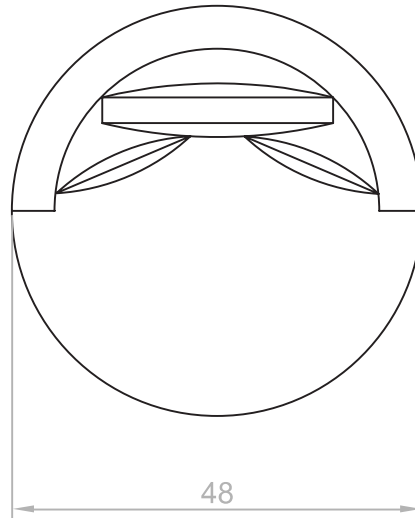

The **Harlow Chair** is the epitome of comfort and coziness, designed to envelop you in a big cuddle as soon as you sink into its plush cushions. With its round shape, it beckons you to snuggle up and relax. This inviting chair comes complete with a soft back cushion and two poly-filled toss pillows, ensuring that every inch of your body is cradled in comfort. Whether you're curling up with a good book or enjoying a movie marathon, **the Harlow Chair provides the perfect spot for cuddling up and getting cozy**, making it a beloved addition to any living space.

HARLOW CHAIR

Harlow Chair
48" w x 48" d x 30" h
8 yards or 110 sq.ft

CUSTOMIZATION & FEATURES

Stitch Types

- Knife Edge (Std.) Top Stitch (NC.) Double Top Stitch (NC.)

Bases

- Glides (Std.)

Seat Cushion