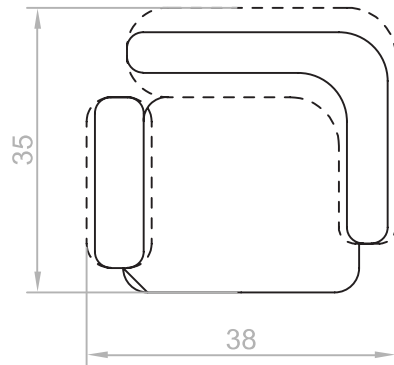

## KINGSTYN CHAIR

Kingstyn Chair

38" w x 35" d x 32" h  
6 yards or 110 sq.ft

22" x 22"    QTY: \_\_\_\_\_

22" x 22"    QTY: \_\_\_\_\_

Other: \_\_\_\_\_ QTY: \_\_\_\_\_

Other: \_\_\_\_\_ QTY: \_\_\_\_\_