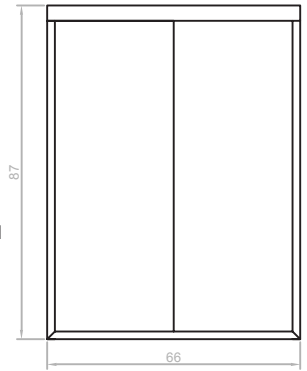

## CONFIGURATIONS

All models available as:  
Headboard | Full bed (rails + platform)  
72"H | 62"H | 54"H

Layton King Bed  
King 82"w x 98"d  
Headboard: 7 Yards  
Rails + Platform: 7 Yard

Layton Queen Bed  
Queen 66"w x 98"d  
Headboard: 7 Yards  
Rails + Platform: 7 Yard

Layton Double Bed  
Double 59"w x 93"d  
Headboard: 6 Yards  
Rails + Platform: 7 Yard

Layton Twin Bed  
1x Pillow  
Twin 45"w x 93"d  
Headboard: 4 Yards  
Rails + Platform: 7 Yard

22" x 22" QTY: \_\_\_\_\_

22" x 22" QTY: \_\_\_\_\_

Other: \_\_\_\_\_ QTY: \_\_\_\_\_

Other: \_\_\_\_\_ QTY: \_\_\_\_\_

\*NC - No Charge  
\*Std. - Standard  
\*AC - Additional Charge