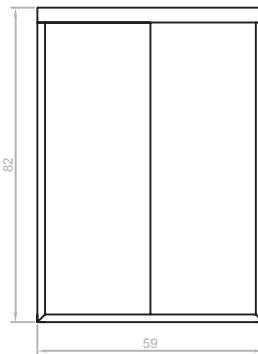

## CONFIGURATIONS

All models available as:  
Headboard | Full bed (rails + platform)  
72"H | 62"H | 54"H

Layton King Bed  
King 82"w x 98"d  
Headboard: 7 Yards  
Rails + Platform: 7 Yard

Layton Queen Bed  
Queen 66"w x 98"d  
Headboard: 7 Yards  
Rails + Platform: 7 Yard

Layton Double Bed  
Double 59"w x 93"d  
Headboard: 6 Yards  
Rails + Platform: 7 Yard

Layton Twin Bed  
1x Pillow  
Twin 45"w x 93"d  
Headboard: 4 Yards  
Rails + Platform: 7 Yard

22" x 22" QTY: \_\_\_\_\_

22" x 22" QTY: \_\_\_\_\_

Other: \_\_\_\_\_ QTY: \_\_\_\_\_

Other: \_\_\_\_\_ QTY: \_\_\_\_\_

\*NC - No Charge  
\*Std. - Standard  
\*AC - Additional Charge