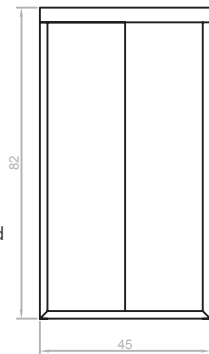

## CONFIGURATIONS

All models available as:  
Headboard | Full bed (rails + platform)  
72"H | 62"H | 54"H

Layton King Bed  
King 82"w x 98"d  
Headboard: 7 Yards  
Rails + Platform: 7 Yard

Layton Queen Bed  
Queen 66"w x 98"d  
Headboard: 7 Yards  
Rails + Platform: 7 Yard

Layton Double Bed  
Double 59"w x 93"d  
Headboard: 6 Yards  
Rails + Platform: 7 Yard

Layton Twin Bed  
1x Pillow  
Twin 45"w x 93"d  
Headboard: 4 Yards  
Rails + Platform: 7 Yard

22" x 22" QTY: \_\_\_\_\_

22" x 22" QTY: \_\_\_\_\_

Other: \_\_\_\_\_ QTY: \_\_\_\_\_

Other: \_\_\_\_\_ QTY: \_\_\_\_\_

\*NC - No Charge  
\*Std. - Standard  
\*AC - Additional Charge