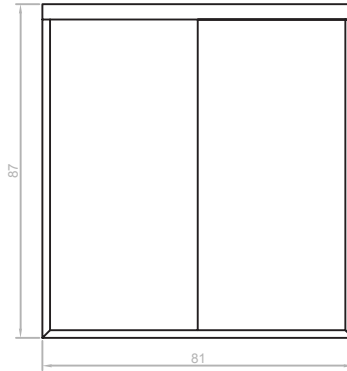

The **Marc Headboard** embodies simplicity and versatility with its clean, box band style, making it an ideal addition to any bedroom. This headboard's straightforward design features a rectangular frame that adds structure and definition without overwhelming the space. Its minimalist aesthetic ensures it seamlessly integrates with various decor styles, from modern to traditional, providing a timeless backdrop that enhances the overall bedroom ambiance. **The Marc Headboard's understated elegance is perfect for those who appreciate subtle sophistication and functional design.** Its durable construction and sleek lines make it a reliable and stylish choice, offering a perfect balance of form and function for any space.

CONFIGURATIONS

All models available as:
Headboard | Full bed (rails + platform)
72"H | 62"H | 54"H

Marc King Bed
King 82"w x 98"d
Headboard: 7 Yards
Rails + Platform: 7 Yard

Marc Queen Bed
Queen 66"w x 98"d
Headboard: 7 Yards
Rails + Platform: 7 Yard

Marc Double Bed
Double 59"w x 93"d
Headboard: 6 Yards
Rails + Platform: 7 Yard

Marc Twin Bed
1x Pillow
Twin 45"w x 93"d
Headboard: 4 Yards
Rails + Platform: 7 Yard

CUSTOMIZATION & FEATURES

Bases *(Stain Options for Block Leg)*

20" x 20" QTY: _____

22" x 22" QTY: _____

22" x 22" QTY: _____

Other: _____ QTY: _____

Other: _____ QTY: _____

*NC - No Charge
*Std. - Standard
*AC - Additional Charge