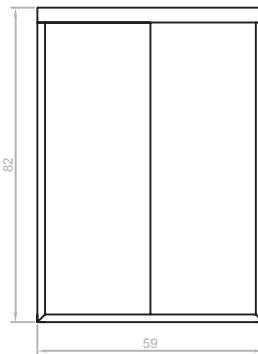

CONFIGURATIONS

All models available as:
Headboard | Full bed (rails + platform)
72"H | 62"H | 54"H

Marc King Bed
King 82"w x 98"d
Headboard: 7 Yards
Rails + Platform: 7 Yard

Marc Queen Bed
Queen 66"w x 98"d
Headboard: 7 Yards
Rails + Platform: 7 Yard

Marc Double Bed
Double 59"w x 93"d
Headboard: 6 Yards
Rails + Platform: 7 Yard

Marc Twin Bed
1x Pillow
Twin 45"w x 93"d
Headboard: 4 Yards
Rails + Platform: 7 Yard

CUSTOMIZATION & FEATURES

Bases *(Stain Options for Block Leg)*

20" x 20" QTY: _____

22" x 22" QTY: _____

22" x 22" QTY: _____

Other: _____ QTY: _____

Other: _____ QTY: _____

*NC - No Charge
*Std. - Standard
*AC - Additional Charge