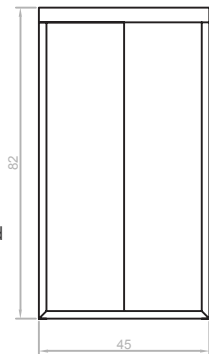

CONFIGURATIONS

All models available as:
Headboard | Full bed (rails + platform)
72"H | 62"H | 54"H

Marc King Bed
King 82"w x 98"d
Headboard: 7 Yards
Rails + Platform: 7 Yard

Marc Queen Bed
Queen 66"w x 98"d
Headboard: 7 Yards
Rails + Platform: 7 Yard

Marc Double Bed
Double 59"w x 93"d
Headboard: 6 Yards
Rails + Platform: 7 Yard

Marc Twin Bed
1x Pillow
Twin 45"w x 93"d
Headboard: 4 Yards
Rails + Platform: 7 Yard

CUSTOMIZATION & FEATURES

Bases *(Stain Options for Block Leg)*

20" x 20" QTY: _____

22" x 22" QTY: _____

22" x 22" QTY: _____

Other: _____ QTY: _____

Other: _____ QTY: _____

*NC - No Charge
*Std. - Standard
*AC - Additional Charge