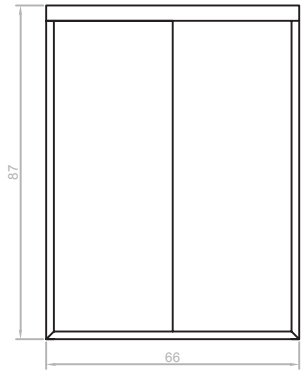

The **Marc Headboard** embodies simplicity and versatility with its clean, box band style, making it an ideal addition to any bedroom. This headboard's straightforward design features a rectangular frame that adds structure and definition without overwhelming the space. Its minimalist aesthetic ensures it seamlessly integrates with various decor styles, from modern to traditional, providing a timeless backdrop that enhances the overall bedroom ambiance. **The Marc Headboard's understated elegance is perfect for those who appreciate subtle sophistication and functional design.** Its durable construction and sleek lines make it a reliable and stylish choice, offering a perfect balance of form and function for any space.

CONFIGURATIONS

All models available as:
Headboard | Full bed (rails + platform)
72"H | 62"H | 54"H

Marc King Bed
King 82"w x 98"d
Headboard: 7 Yards
Rails + Platform: 7 Yard

Marc Queen Bed
Queen 66"w x 98"d
Headboard: 7 Yards
Rails + Platform: 7 Yard

Marc Double Bed
Double 59"w x 93"d
Headboard: 6 Yards
Rails + Platform: 7 Yard

Marc Twin Bed
1x Pillow
Twin 45"w x 93"d
Headboard: 4 Yards
Rails + Platform: 7 Yard

CUSTOMIZATION & FEATURES

Bases *(Stain Options for Block Leg)*

20" x 20" QTY: _____

22" x 22" QTY: _____

22" x 22" QTY: _____

Other: _____ QTY: _____

Other: _____ QTY: _____

*NC - No Charge
*Std. - Standard
*AC - Additional Charge