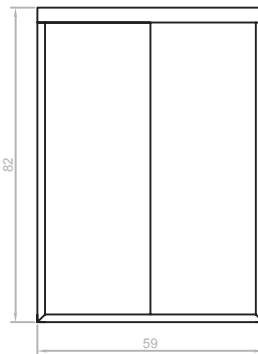

CONFIGURATIONS

All models available as:

Headboard | Full bed (rails + platform)
72"H | 62"H | 54"H

Robert King Bed
King 82"w x 98"d
Headboard: 7 Yards
Rails + Platform: 7 Yard

Robert Queen Bed
Queen 66"w x 98"d
Headboard: 7 Yards
Rails + Platform: 7 Yard

Robert Double Bed
Double 59"w x 93"d
Headboard: 6 Yards
Rails + Platform: 7 Yard

Robert Twin Bed
1x Pillow
Twin 45"w x 93"d
Headboard: 4 Yards
Rails + Platform: 7 Yard

CUSTOMIZATION & FEATURES

Bases *(Stain Options for Block Leg)*

20" x 20" QTY: _____

22" x 22" QTY: _____

22" x 22" QTY: _____

Other: _____ QTY: _____

Other: _____ QTY: _____

*NC - No Charge
*Std. - Standard
*AC - Additional Charge