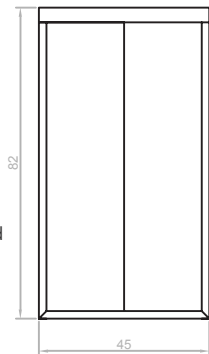

CONFIGURATIONS

All models available as:

Headboard | Full bed (rails + platform)
72"H | 62"H | 54"H

Robert King Bed
King 82"w x 98"d
Headboard: 7 Yards
Rails + Platform: 7 Yard

Robert Queen Bed
Queen 66"w x 98"d
Headboard: 7 Yards
Rails + Platform: 7 Yard

Robert Double Bed
Double 59"w x 93"d
Headboard: 6 Yards
Rails + Platform: 7 Yard

Robert Twin Bed
1x Pillow
Twin 45"w x 93"d
Headboard: 4 Yards
Rails + Platform: 7 Yard

CUSTOMIZATION & FEATURES

Bases *(Stain Options for Block Leg)*

20" x 20" QTY: _____

22" x 22" QTY: _____

22" x 22" QTY: _____

Other: _____ QTY: _____

Other: _____ QTY: _____

*NC - No Charge
*Std. - Standard
*AC - Additional Charge