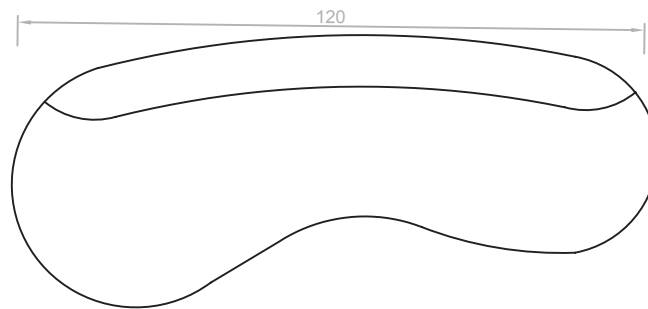

The **Ryah Sofa** captivates with its beautifully curved silhouette, showcasing a seamless blend of style and comfort. Its tight back and tight seat design exude a sense of sleekness and sophistication, providing both support and aesthetic appeal. With its graceful lines and impeccable craftsmanship, **the Ryah Sofa is a statement piece that elevates any living space**, offering a perfect balance of form and function.

RYAH LARGE SOFA

Ryah Large Sofa
120"w x 47"d
15 yards

CUSTOMIZATION & FEATURES

Stitch Types

- Knife Edge (Std.)
 Top Stitch (NC.)
 Double Top Stitch (NC.)

Bases *(Stains and Metal options)*

- Maple Show wood Base? (Std.)
 Metal Show wood base (AC.)