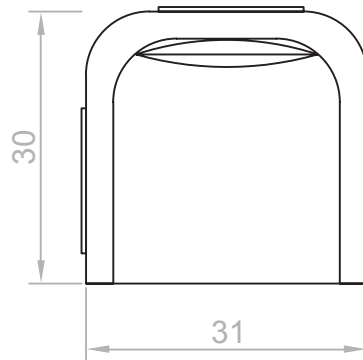

SHERRY CHAIR

Sherry Chair
31" w x 30" d x 31" h
7 yards or 55 sq.ft

CUSTOMIZATION & FEATURES

Stitch Types

- Knife Edge (Std.) Top Stitch (NC.) Double Top Stitch (NC.)

Bases

- Acrylic Base (Std.)

Seat Cushion