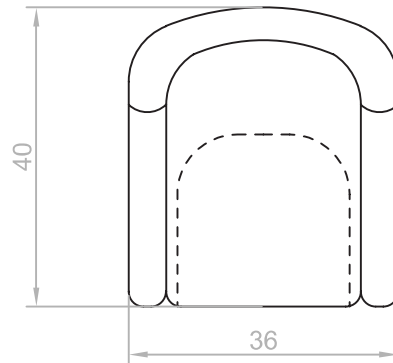

TEAGAN CHAIR

Teagan Chair
36"w x 40"d x 40"h
8 yards or 110 sq.ft

CUSTOMIZATION & FEATURES

Stitch Types

- Knife Edge (Std.)
 Top Stitch (NC.)
 Double Top Stitch (NC.)

Bases

- Glides (Std.)
 180 Swivel Base (AC.)
 360 Swivel Base (AC.)